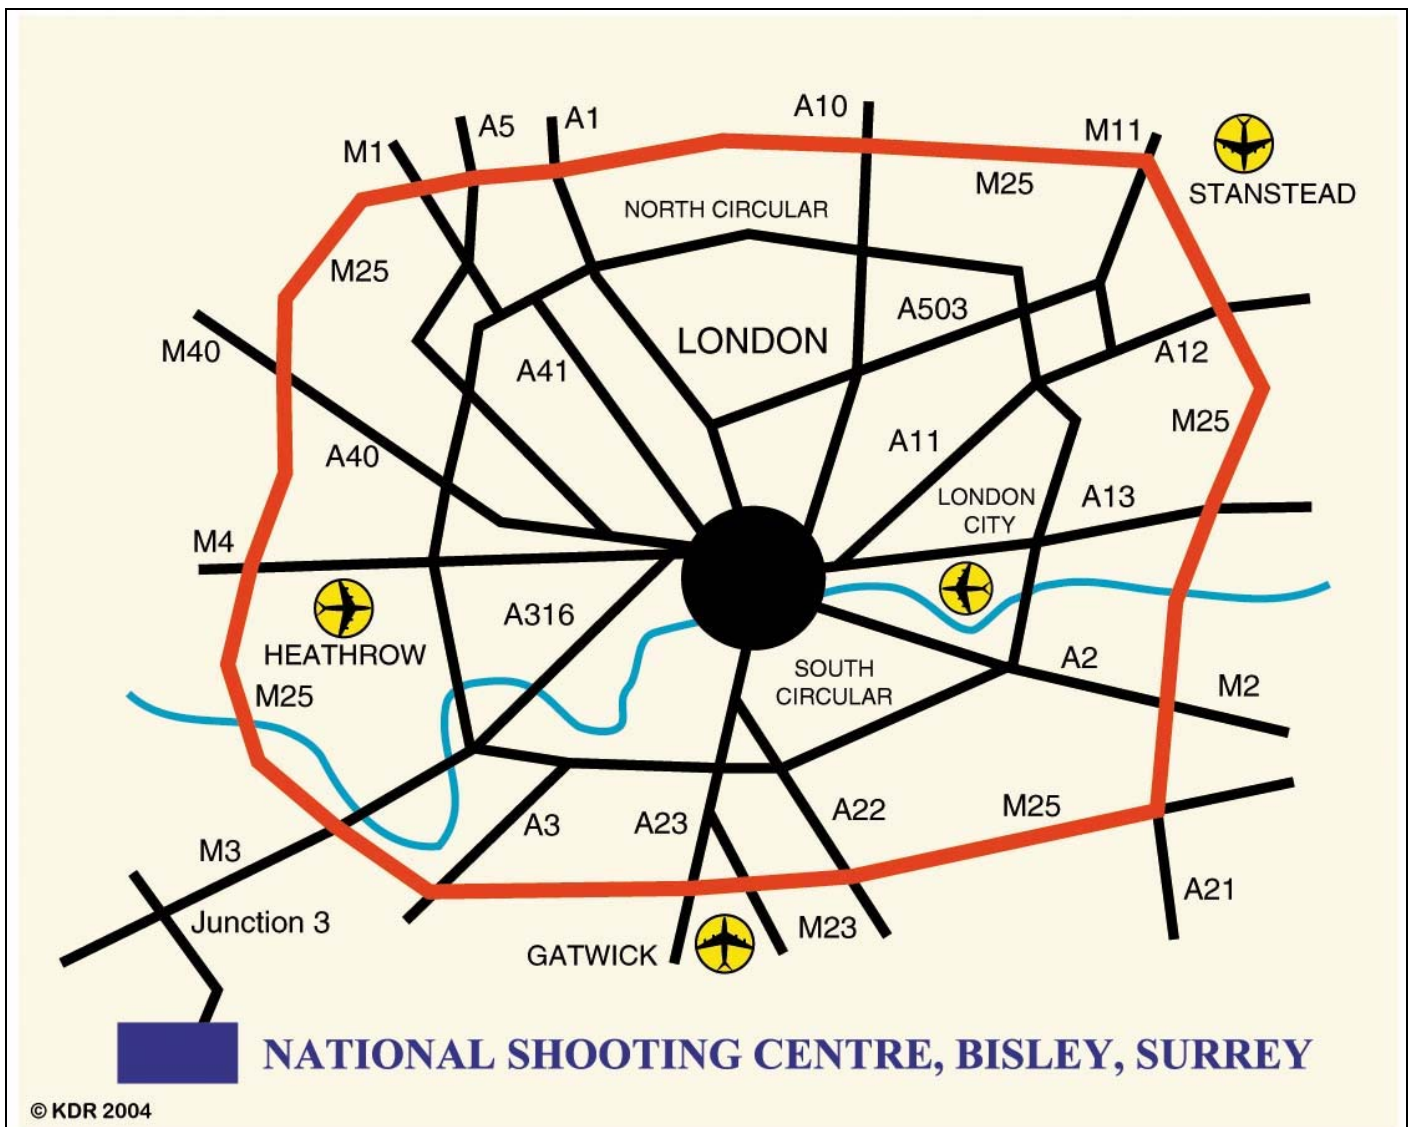

Bisley, Brookwood, Woking
Surrey GU24 0PB
Tel: (01483) 797777
www.nsc-bisley.co.uk or www.nra.org.uk

The National Rifle Association located at the National Shooting Centre, Bisley

Directions from the M3

From Junction 3 of the M3 head South-East on the A322 towards Guildford. In the village of Bisley, take a right at the traffic lights onto Queens Road and follow it until you see Bisley Camp entrance on your right.