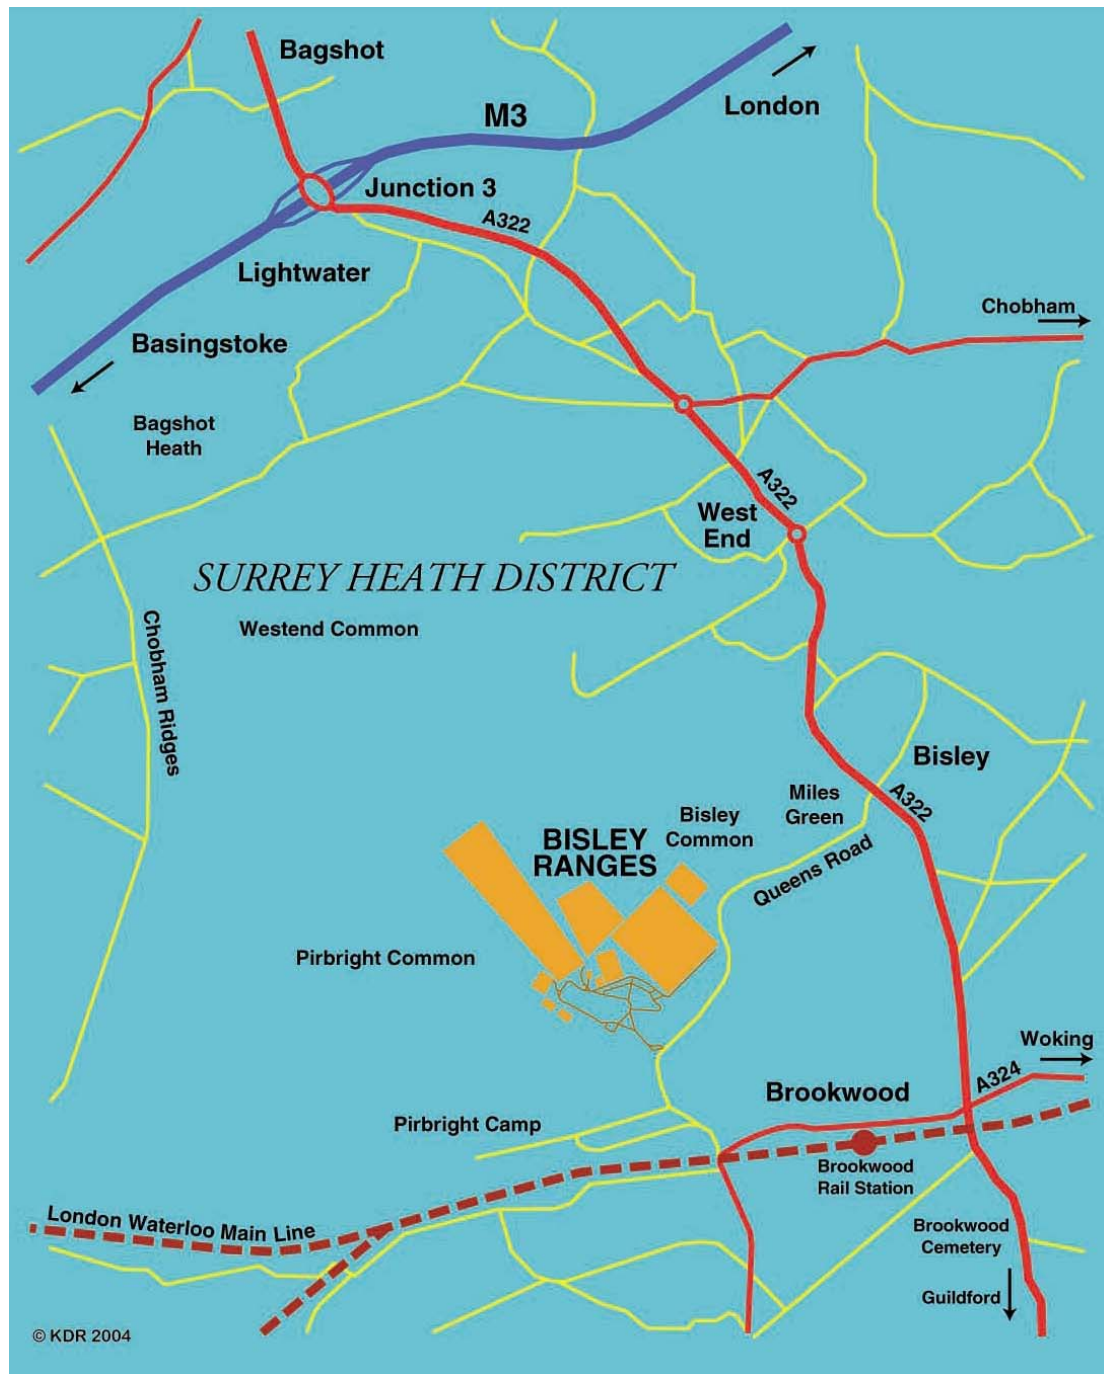

Bisley, Brookwood, Woking
Surrey GU24 0PB
Tel: (01483) 797777
www.nsc-bisley.co.uk or www.nra.org.uk

The National Rifle Association located at the National Shooting Centre, Bisley

Directions from the M3

From Junction 3 of the M3 head South-East on the A322 towards Guildford. In the village of Bisley, take a right at the traffic lights onto Queens Road and follow it until you see Bisley Camp entrance on your right.